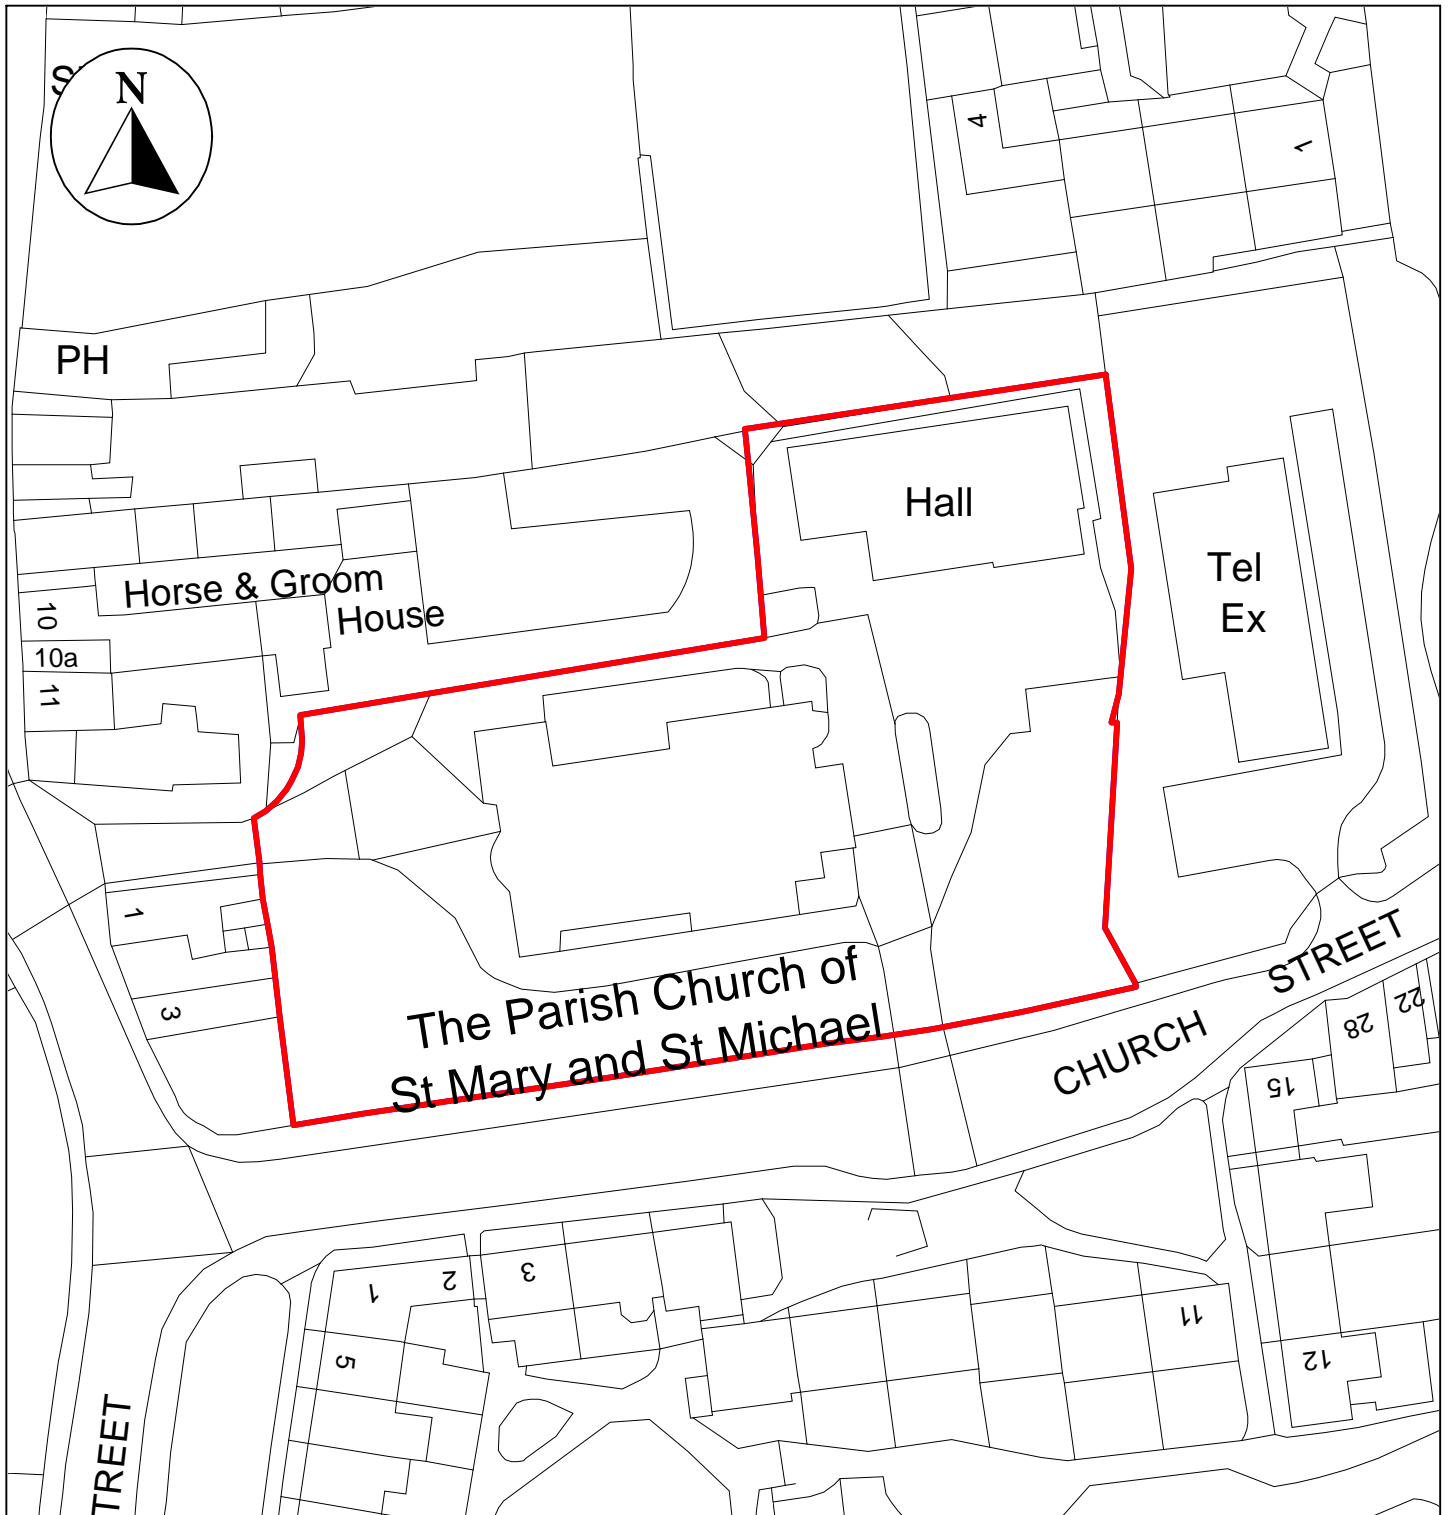

# Public Space Protection Order Cumberland Council 2024

ANTI-SOCIAL BEHAVIOUR CRIME AND  
POLICING ACT 2014

**St Mary and St Michael Church, Egremont, CA22 2AW**

Neighbourhoods  
Education and Enforcement  
Allerdale House  
Workington  
CA14 3YJ

Scale: 1 : 750  
Date: February 2024

©crown copyright database rights 2024  
ordnance survey AC0000861732